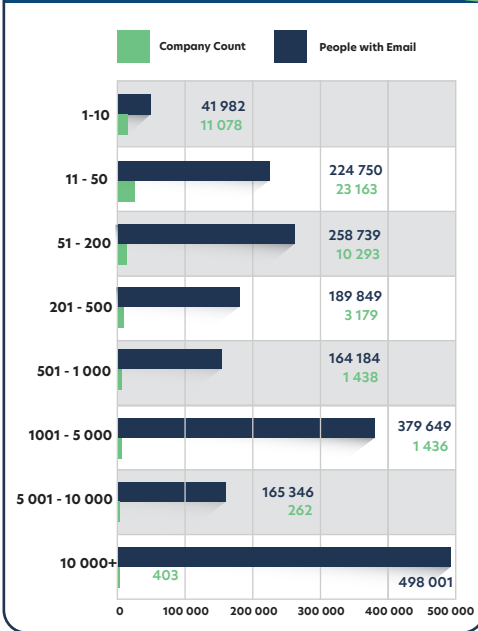

SUMMARY OF PEOPLE & COMPANY COUNTS BY EMPLOYEE COUNT

ADDITIONAL FIELDS AVAILABLE

Designations **<605k** to choose from

Broad Industries **<150** to choose from

Specialities **<34 700** to choose from

SUMMARY OF RECORD COUNTS FOR PEOPLE & COMPANIES BY ANZSIC INDUSTRY

ANZSIC INDUSTRY	No of People with Email	Number of Companies
A - Agriculture, Forestry and Fishing	5 906	253
B - Mining	104 467	1 572
C - Manufacturing	83 097	2 890
D - Electricity, Gas, Water and Waste Services	53 857	1 203
E - Construction	102 730	3 525
F - Wholesale Trade	19 100	720
G - Retail Trade	100 248	2 235
H - Accommodation and Food Services	20 022	1 267
I - Transport, Postal and Warehousing	63 971	1 399
J - Information Media and Telecommunications	62 875	2 156
K - Financial and Insurance Services	228 370	3 019
L - Rental, Hiring and Real Estate Services	48 582	1 639
M - Professional, Scientific and Technical Services	331 780	14 057
N - Administrative and Support Services	62 049	2 705
O - Public Administration and Safety	175 392	1 153
P - Education and Training	150 919	2 497
Q - Health Care and Social Assistance	224 765	4 946
R - Arts and Recreation Services	39 197	1 322
S - Other Services	34 274	1 300
T - Non Classified	9 325	1 379
COMBINED TOTAL	1 918 598	51 203

Choose from over **3 600** Specific Towns